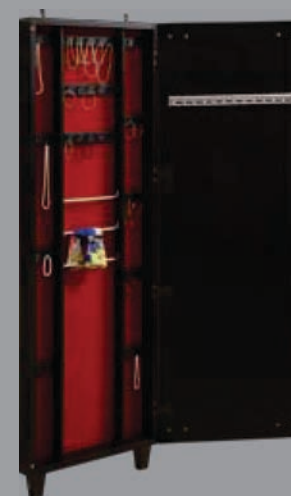

Features:

- 33 small hooks for hanging necklaces and bracelets
- 3 metal bars for wrapping or tying scarves, handkerchiefs and headbands
- Full length mirror
- Sturdy hinged door for keeping your jewelry and personal items safe and secure
- 2 safety braces for wall screws to ensure safe installation

Item #	Description	Length	Width	Height	Price
B 901767	Jewelry Cheval	23.25"	4.00"	72.00"	$

Finish

CAPPUCCINO

Style

TRANSITIONAL